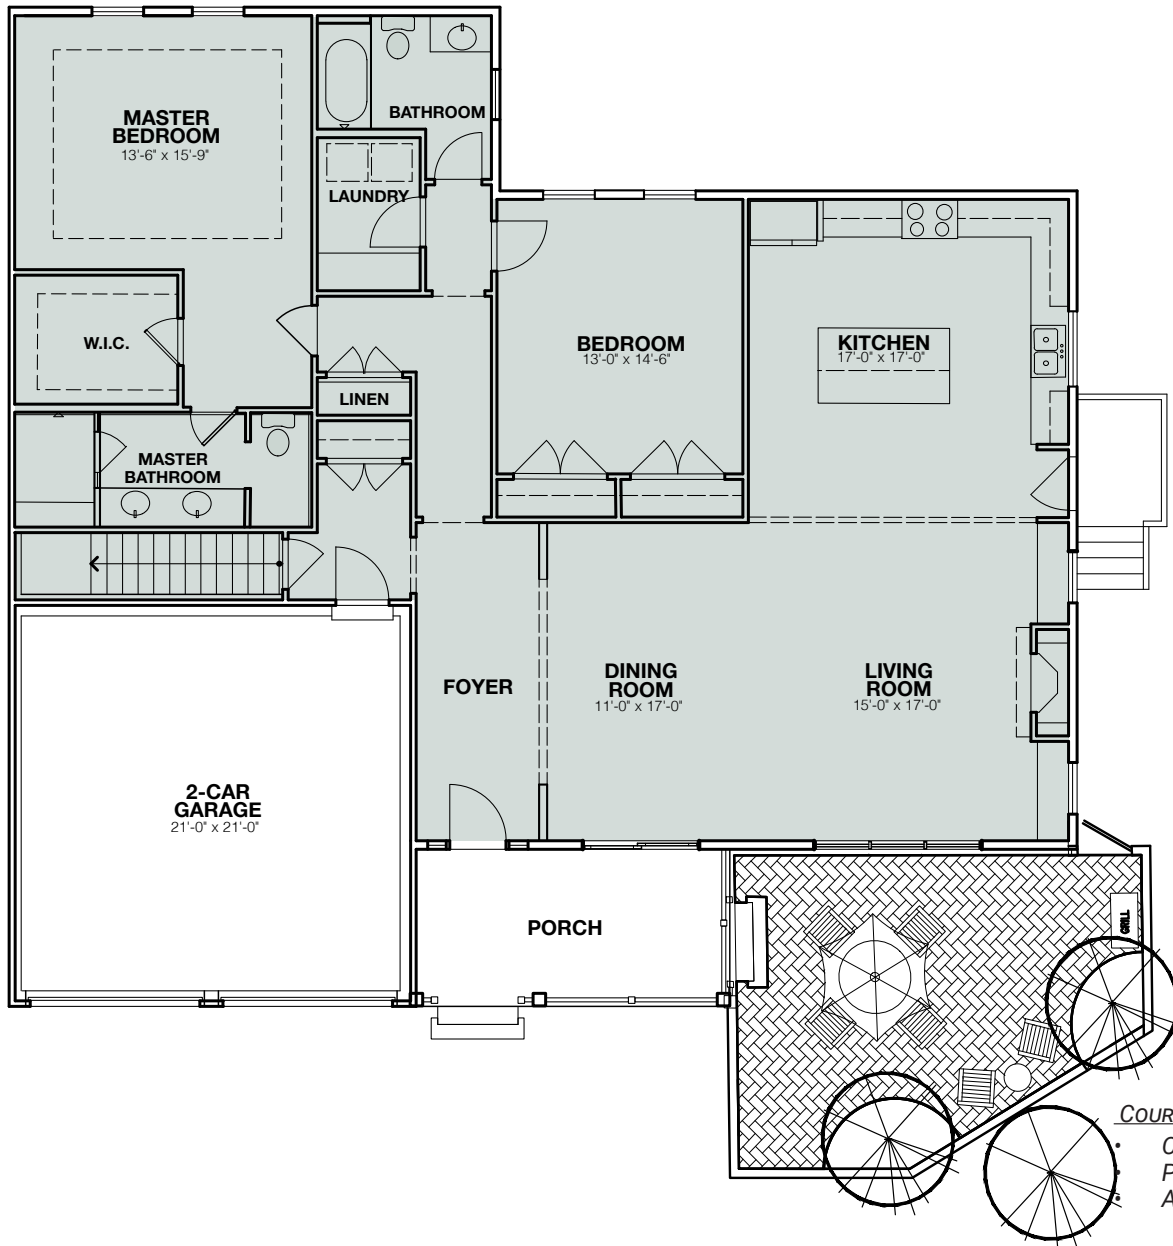

WOODMERE
AT BRUSH HILL

The Bradford

2 Bedroom | 2 Bath

Total Living Area 1,825 SF

The above image represents an architect's illustrative rendering of the floor plan. The dimensions and configurations are schematic, are provided for informational purposes only, and should be considered approximate. The builder and architect reserve the right to make modifications. June 2017